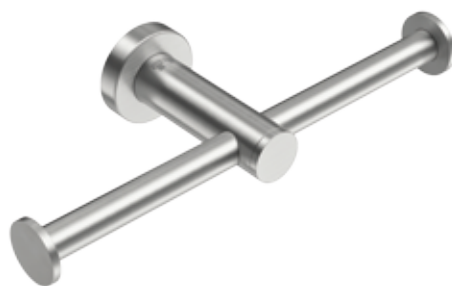

4606 PAPER HOLDER DOUBLE

4600 Series Premium Collection

Wall Fixings Supplied:
Masonry

Original UX Fischer® supplied,
phased in from June 2015.

Code: 4606POLS
Finish: Polished
GRADE 304 Stainless Steel

Code: 4606BRSH
Finish: Brushed
GRADE 304 Stainless Steel