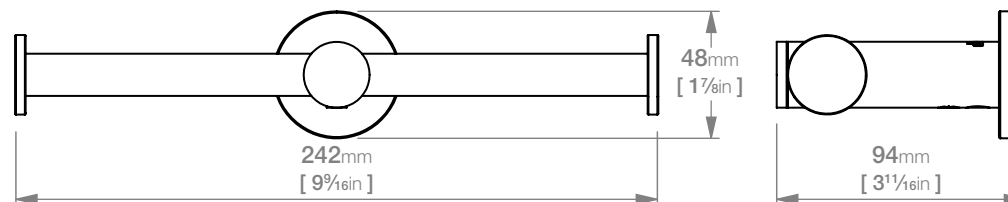

4606 PAPER HOLDER DOUBLE

4600 Series Premium Collection

Wall Fixings Supplied:
Masonry

Original UX Fischer® supplied,
phased in from June 2015.

Code: 4606POLS
Finish: Polished
GRADE 304 Stainless Steel

Code: 4606BRSH
Finish: Brushed
GRADE 304 Stainless Steel

Dimensions given are in **mm** and [**inches**].
Bathroom Butler® reserves the right to alter and/or remove
designs from time to time without prior notice.
This drawing is to be used for reference purposes only. E &O.E.